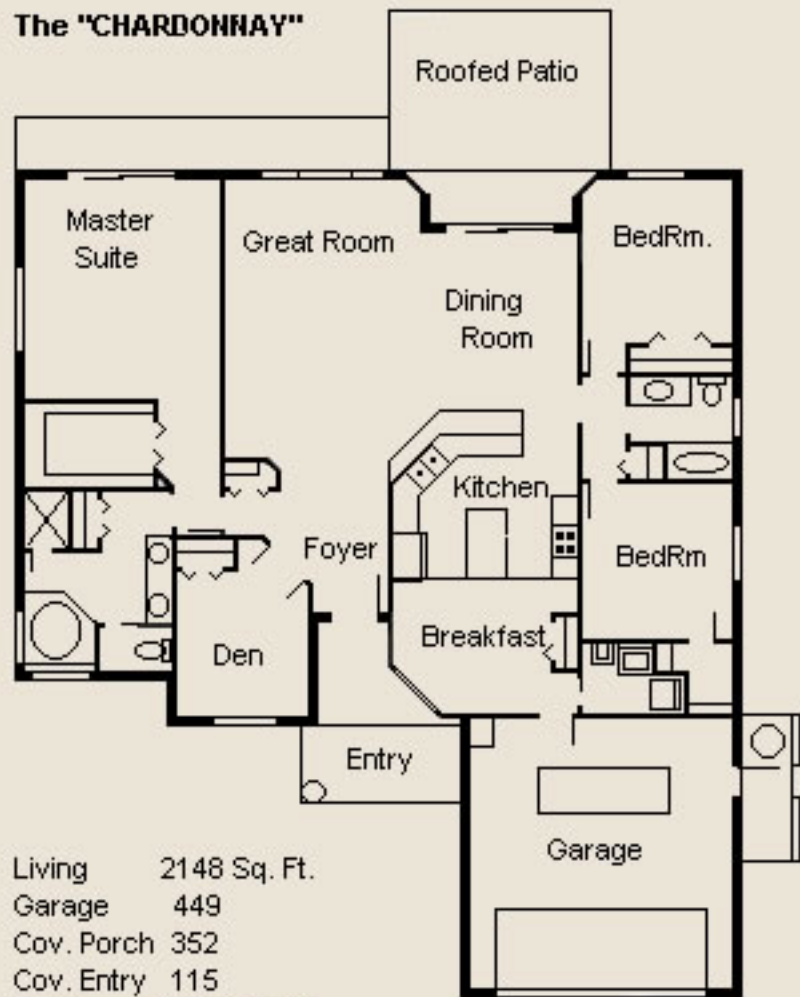

# The "CHARDONNAY"

Living 2148 Sq. Ft.  
Garage 449  
Cov. Porch 352  
Cov. Entry 115  
**Total 3064 Sq. Ft.**